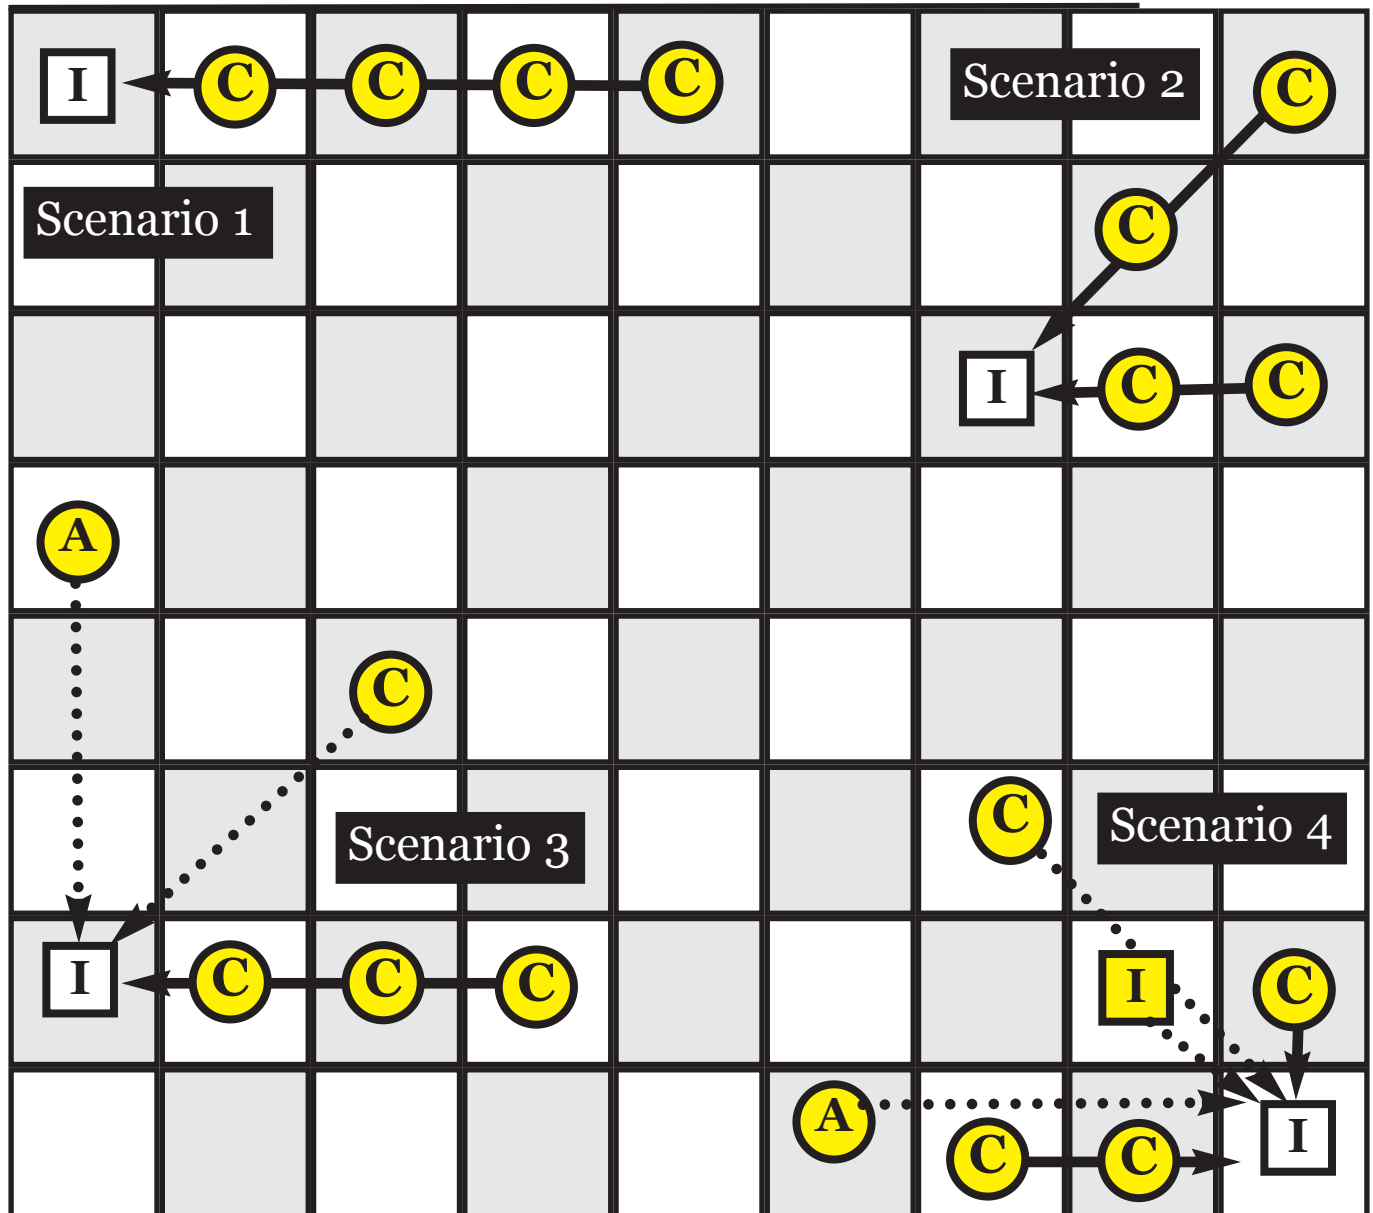

Game of War: Cavalry Charge Info sheet

Cavalry Charge:

Cavalry can charge when adjacent to an enemy or aligned with other charging cavalry

 Cavalry Charge : Combat value 7

 Support fire: Combat value: 5

Scenario 1: 4 cavalry charging in line, attack combat value $4 \times 7 = 28$

Scenario 2: 2 groups of 2 cavalry charging in line, attack combat value $2 \times 7 + 2 \times 7 = 28$

Scenario 3: 3 cavalry charging in line + support attack from Horse artillery and other cavalry unit, attack combat value $3 \times 7 + 5 + 5 = 31$

Scenario 4: 2 cavalry charging in line + 1 cavalry charging independently, + support attack from horse artillery, infantry and other cavalry unit, attack combat value $2 \times 7 + 7 + 5 + 4 + 5 = 35$