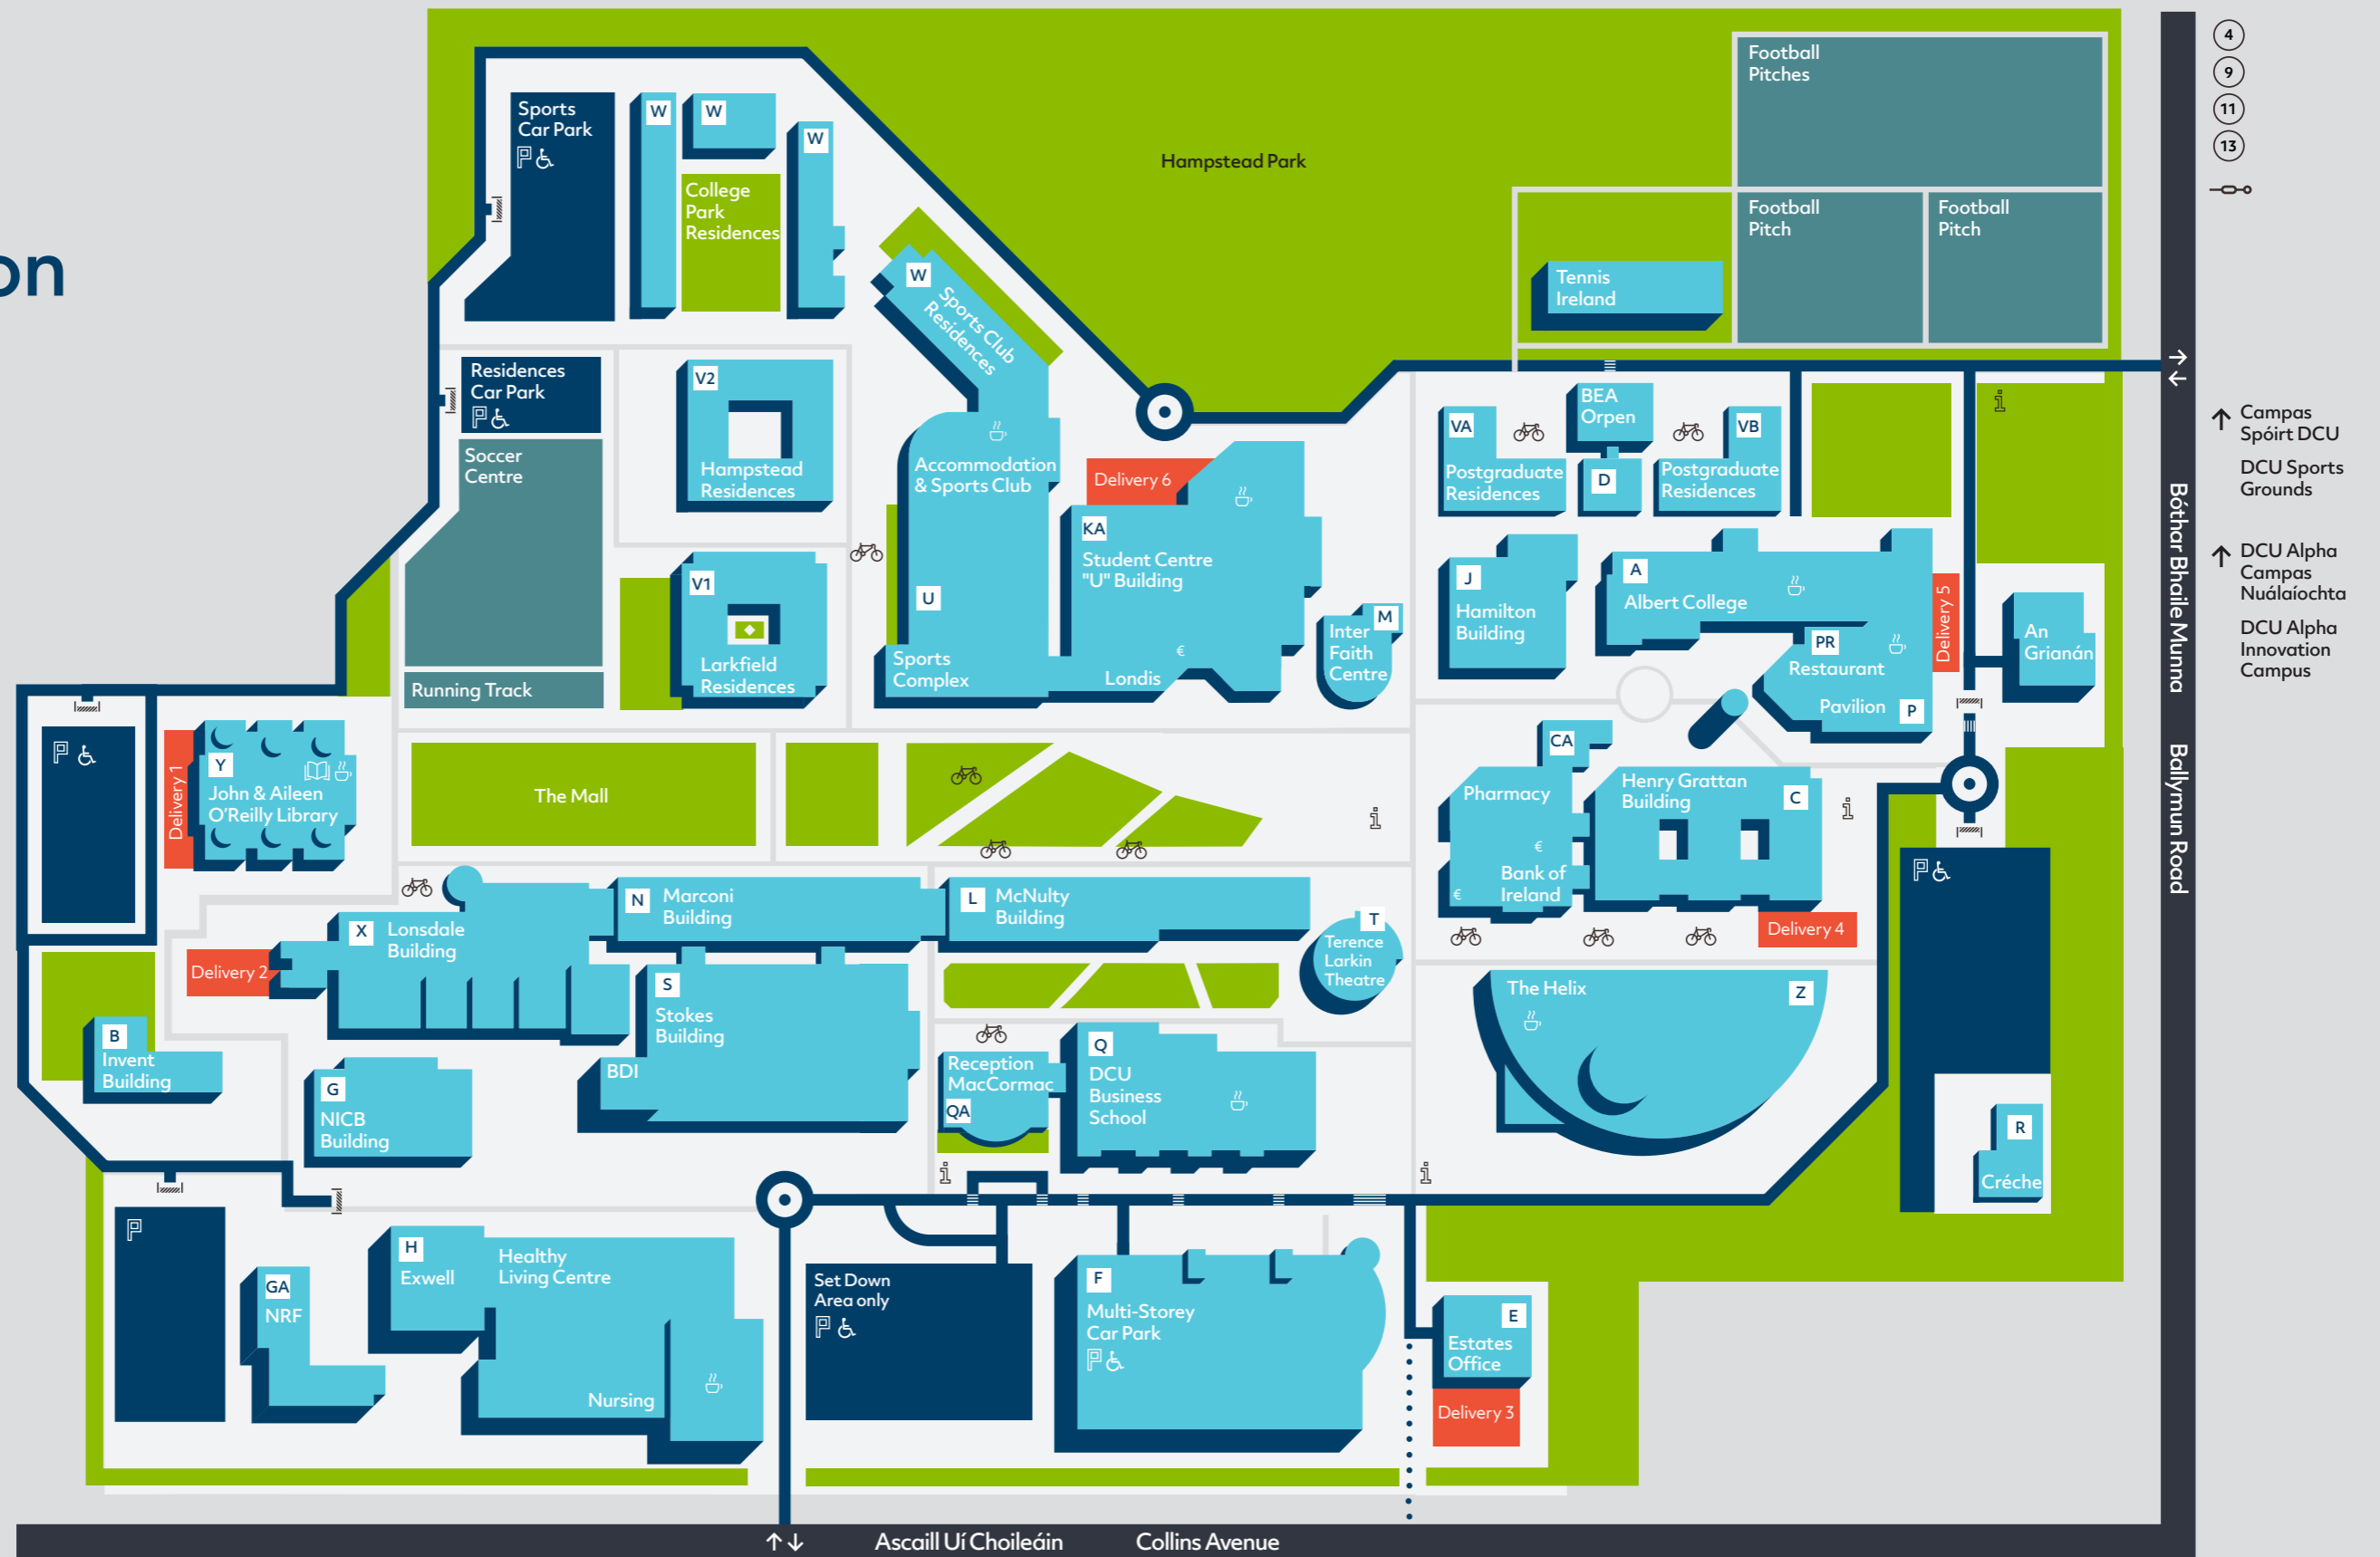

Campas Ghlas Naíon DCU

DCU Glasnevin Campus

1 14 44 16 33 41 41B 41C

- | | | | | | | | |
|---|--|---|--|---|--|---------------------------------|--|
| A Coláiste Albert
Albert College | G Foirgneamh NICB
NICB Building | J Foirgneamh Hamilton
Hamilton Building | PR Bialann
Restaurant | U Lóistín
Accommodation | W Árais Chónaithe Pháirc
an Choláiste
College Park Residence | € UMB
ATM | 🚶 Páirceáil
Parking |
| B Foirgneamh Invent
Invent Building | GA Foirgneamh NRF
NRF Building | KA Ionad "U" na Mac Léinn
Student Centre "U" building | Q An Scoil Gnó
DCU Business School | U Ionad Spóirt DCU
Sports Club | X Foirgneamh Lonsdale
Lonsdale Building | 🚧 Bacainn
Barrier | 🚶 Eolas
Information |
| C Foirgneamh Henry Grattan
Henry Grattan Building | H An Foirgneamh Altranais
Nursing Building | L Foirgneamh McNulty
McNulty Building | QA Fáiltiú
Reception (Mac Cormac) | VA Árais na nIarchéimithe A
Postgraduate Residences | Y Leabharlann John agus
Aileen O'Reilly
John & Aileen O'Reilly
Library | 🚲 Racáí Rothar
Bicycle Racks | ⋯ Bealach Isteach
na gCoisithe
Pedestrian Entrance |
| D Foirgneamh Bea Orpen
BEA Orpen Building | H Exwell | M An tIonad Idirchreidimh
Interfaith Centre | R Naíolann
Crèche | VB Árais na nIarchéimithe B
Postgraduate Residences | Z An Helix
The Helix | 🚶 Stad Bus
Bus Stop | ➡️ Rochtain Feithicle
Vehicle Access |
| E Oifig Eastát
Estates Office | H An tIonad Maireachtála
Folláine
Healthy Living Centre | N Foirgneamh Marconi
Marconi Building | S Foirgneamh Stokes
Stokes Building | V1 Árais Chónaithe Larkfield
Larkfield Residences | | ☕ Caifé
Café | |
| F Carrchlós Ilstórach
Multi-Storey Car Park | | P Paillíún
Pavillion | T Amharclann Terence Larkin
Terence Larkin Theatre | V2 Árais Chónaithe Hampstead
Hampstead Residences | | 📖 Leabharlann
Library | ♿ Accessible Car Parking |