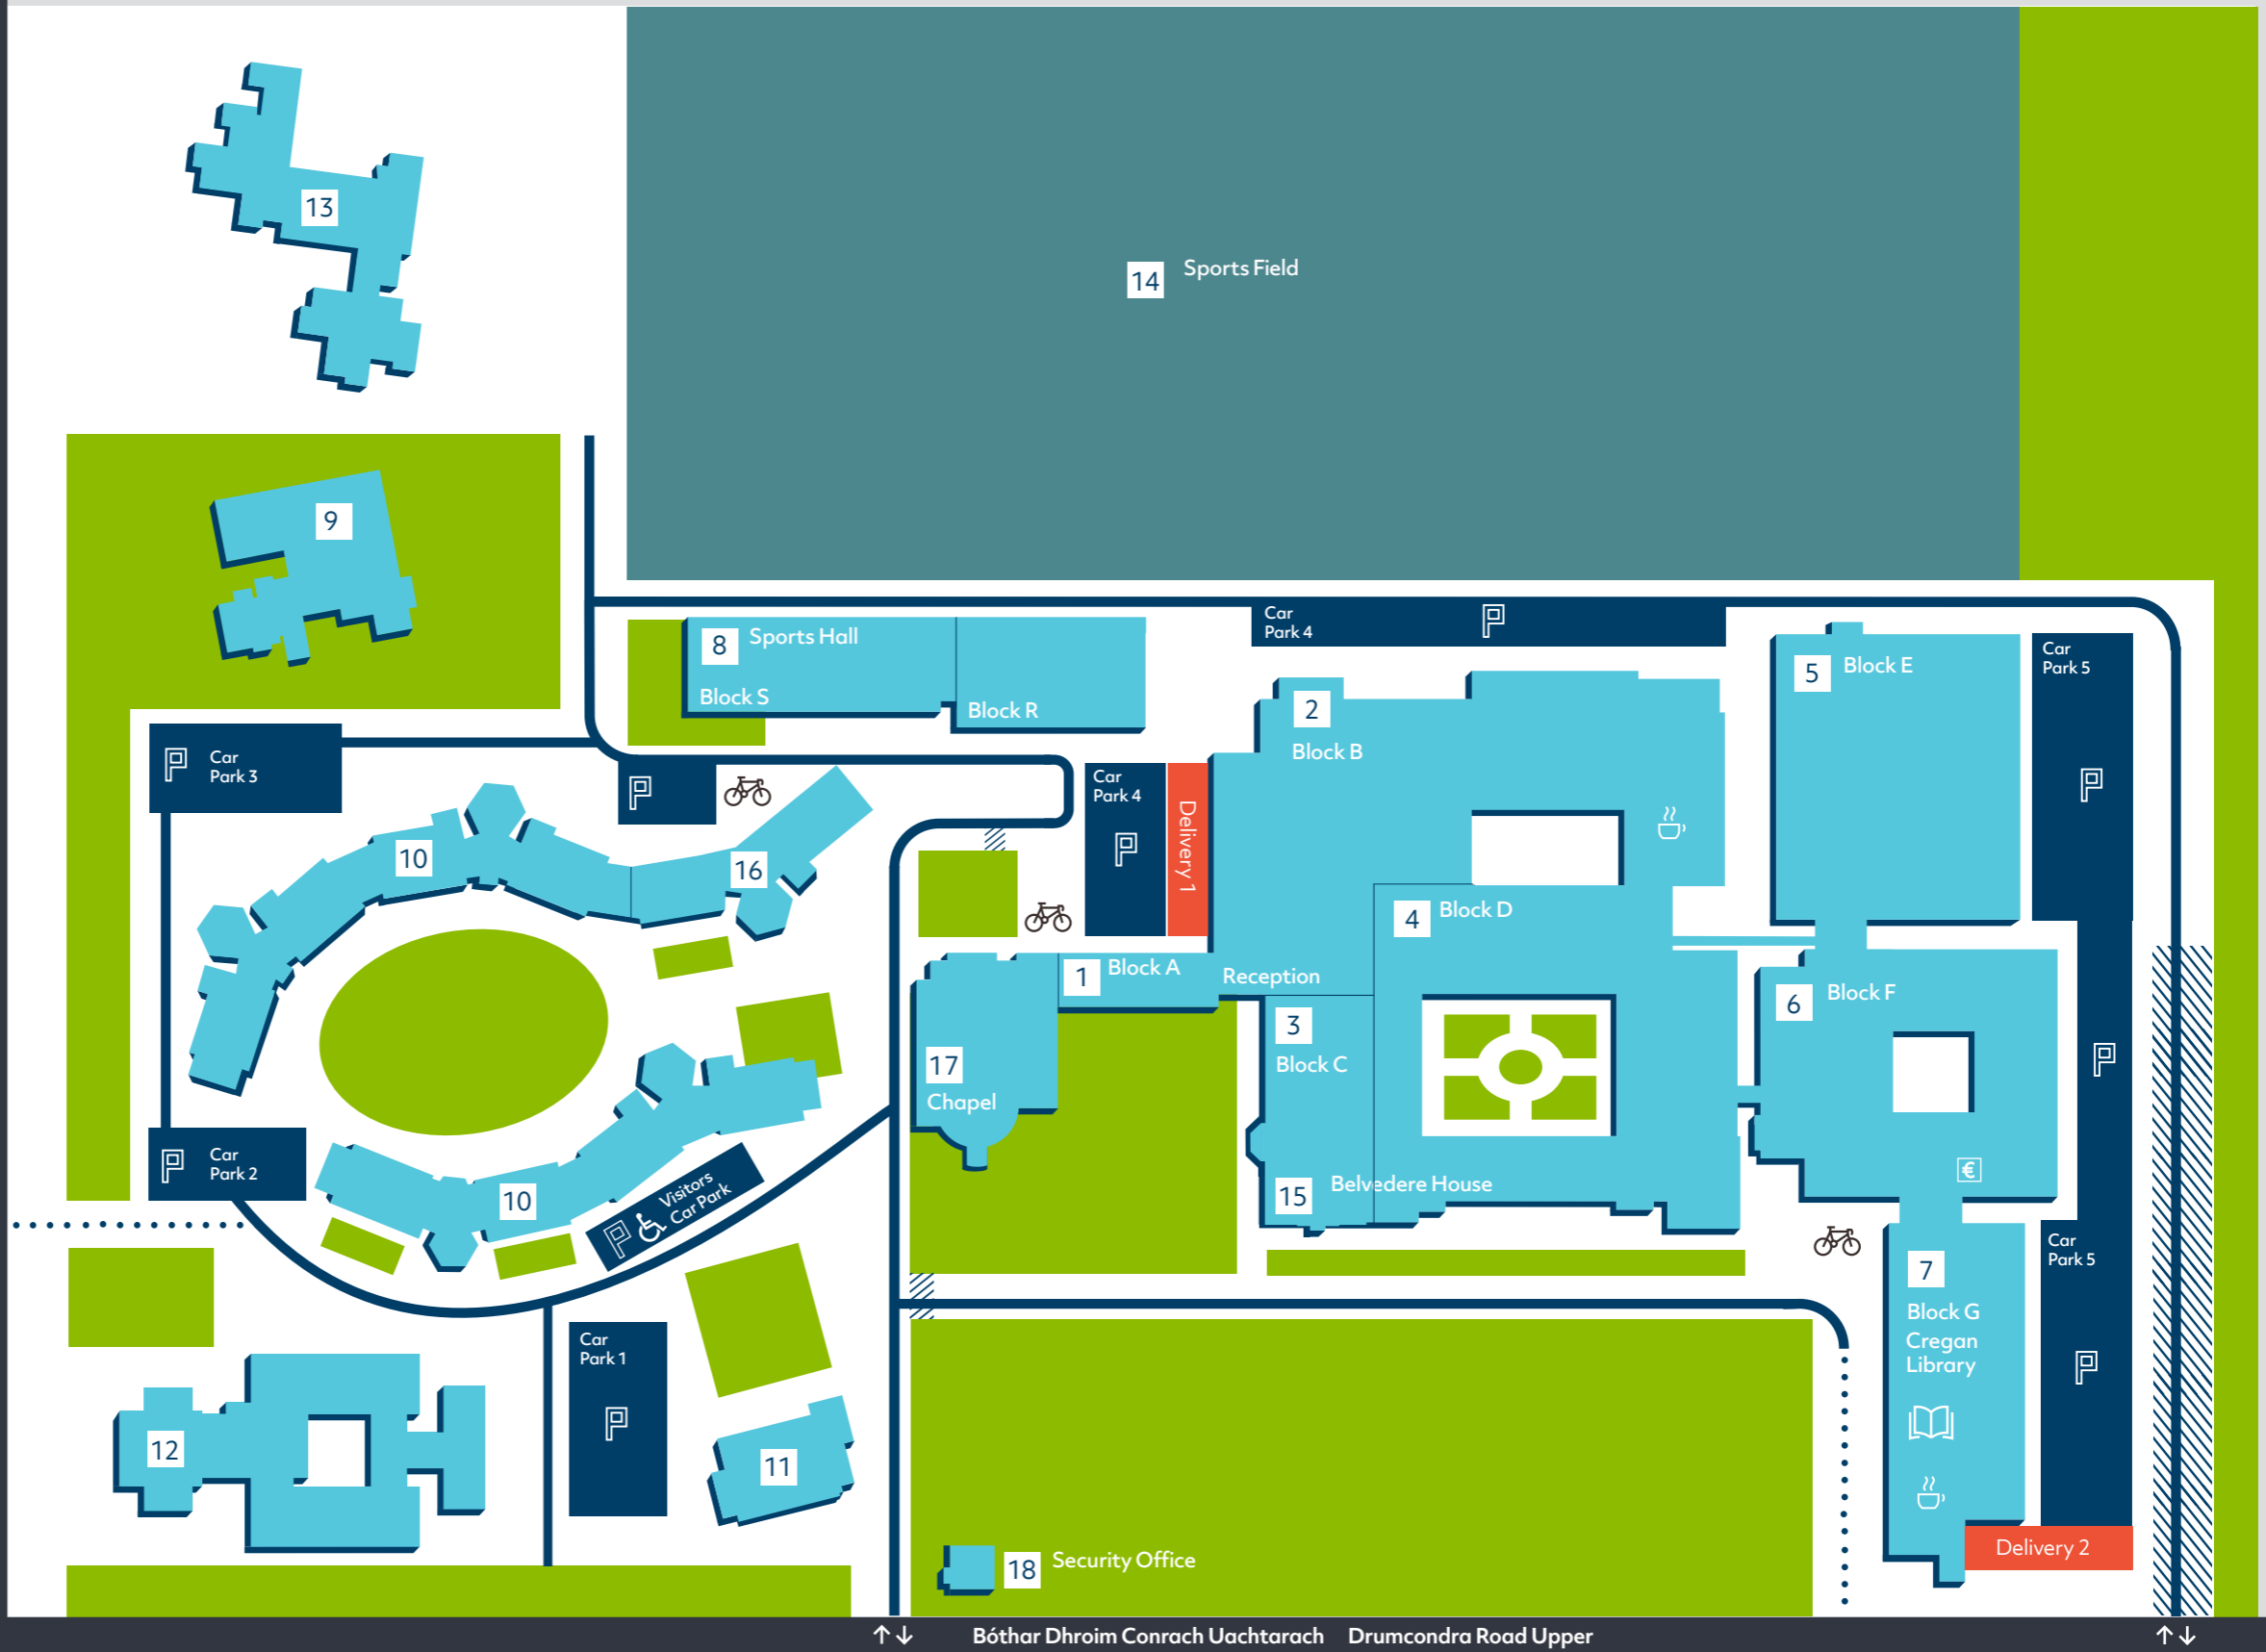

## DCU St Patrick's Campus

Ascaill Shruith an Mhuilinn Millbourne Avenue

↑ ↓ Bóthar Dhoim Conrach Uachtarach Drumcondra Road Upper

- 1** Bloc A  
Block A
- 2** Bloc B  
Block B
- 3** Bloc C  
Block C
- 4** Bloc D  
Block D
- 5** Bloc E  
Block E
- 6** Bloc F  
Block F
- 7** Bloc G  
Block G
- 8** Foirgneamh Spóirt  
Sports Hall
- 9** Foras Taighde ar Oideachas  
Educational Research Centre
- 10** Árais Chónaithe na Mac Léinn  
Student Residences
- 11** Ionad Oideachais Dhoim Conrach  
Drumcondra Education Centre
- 12** Scoil Phádraig Naofa, Buachaillí  
St Patrick's Boys School
- 13** Scoil Phádraig Naofa, Scoil Shóisearach  
St Patrick's Junior School
- 14** Páirc Imeartha  
Sports Field
- 15** Teach Belvedere  
Belvedere House
- 16** Teach Moville  
Moville House
- 17** Séipéal  
Chapel
- 18** Oifig Slándála  
Security Office

- Stad Bus  
Bus Stop
- Leabharlann  
Library
- Eolas  
Information
- Racaí Rothar  
Bicycle Racks
- Páirceáil Inrochtana  
Accessible Car Parking
- Páirceáil  
Parking
- Café  
Café
- UMB  
ATM
- Bealach Isteach na gCoisithe  
Pedestrian Entrance
- Rochtain Feithicle  
Vehicle Access